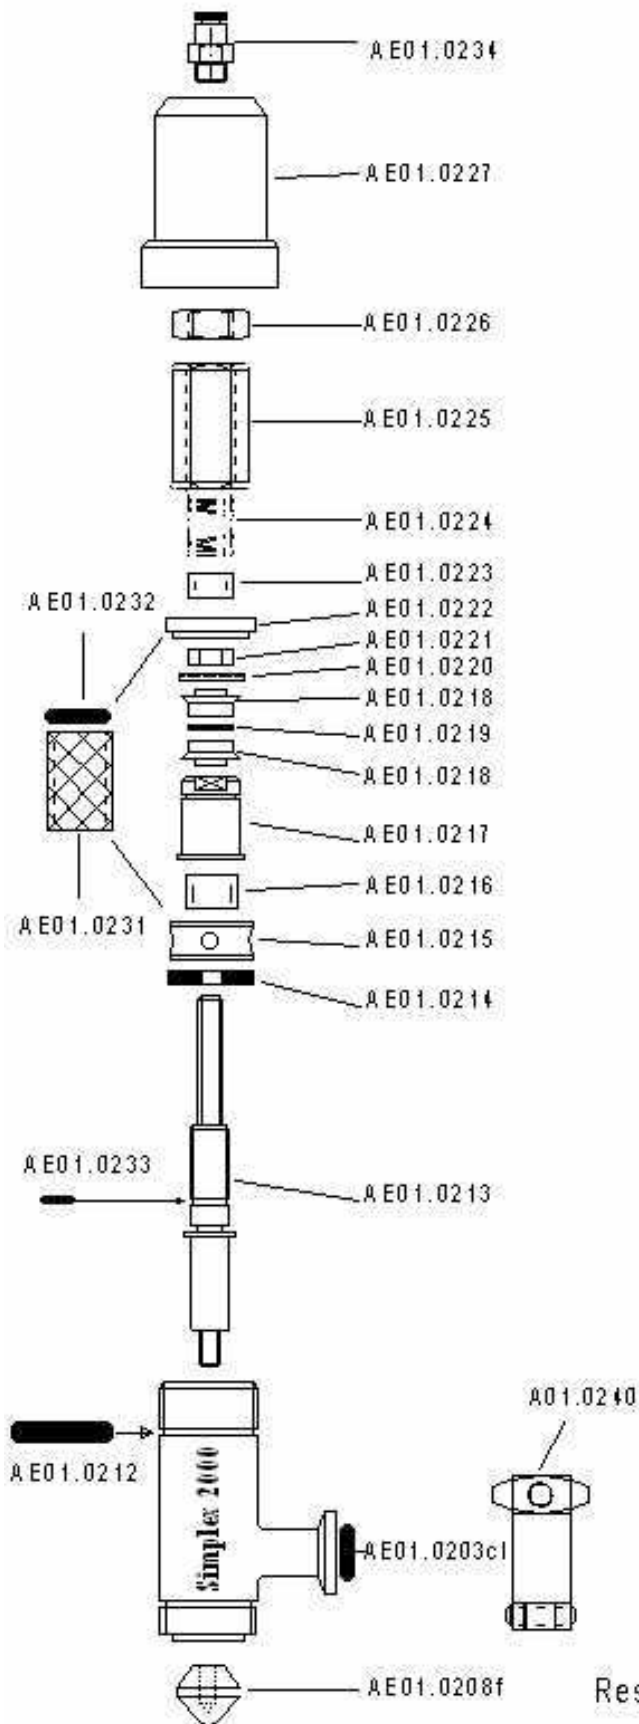

Simplex 2000 Spare parts list

Clamp	AE01.0240
Air-connection DN6-1/8"	AE01.0234
O-ring	AE01.0233
O-ring	AE01.0232
VA-shell	AE01.0231
Valve hood	AE01.0227
counternut M6	AE01.0226
Spring cage	AE01.0225
Pressure spring	AE01.0224
Stop ring	AE01.0223
Pressure plate	AE01.0222
Counternut M6	AE01.0221
Retaining ring	AE01.0220
Spacer	AE01.0219
Groove ring	AE01.0218
Groove ring body	AE01.0217
Pressure ring	AE01.0216
Lantern	AE01.0215
Membrane	AE01.0214
Spindle	AE01.0213
O-ring	AE01.0212
Valve body	AE01.0209
Gasket cone	AE01.0208f
Valve cone	AE01.0207
O-ring	AE01.0203cl
Designation	Id.-Nr.:

Bottle connection
look at part list
Clamp-Stericap

R. Schütt GmbH
An den Hässeln 14
57462 Olpe-Oberveischede
Tel.: 02722/8533 Fax /8700

Reserve technical alteration: