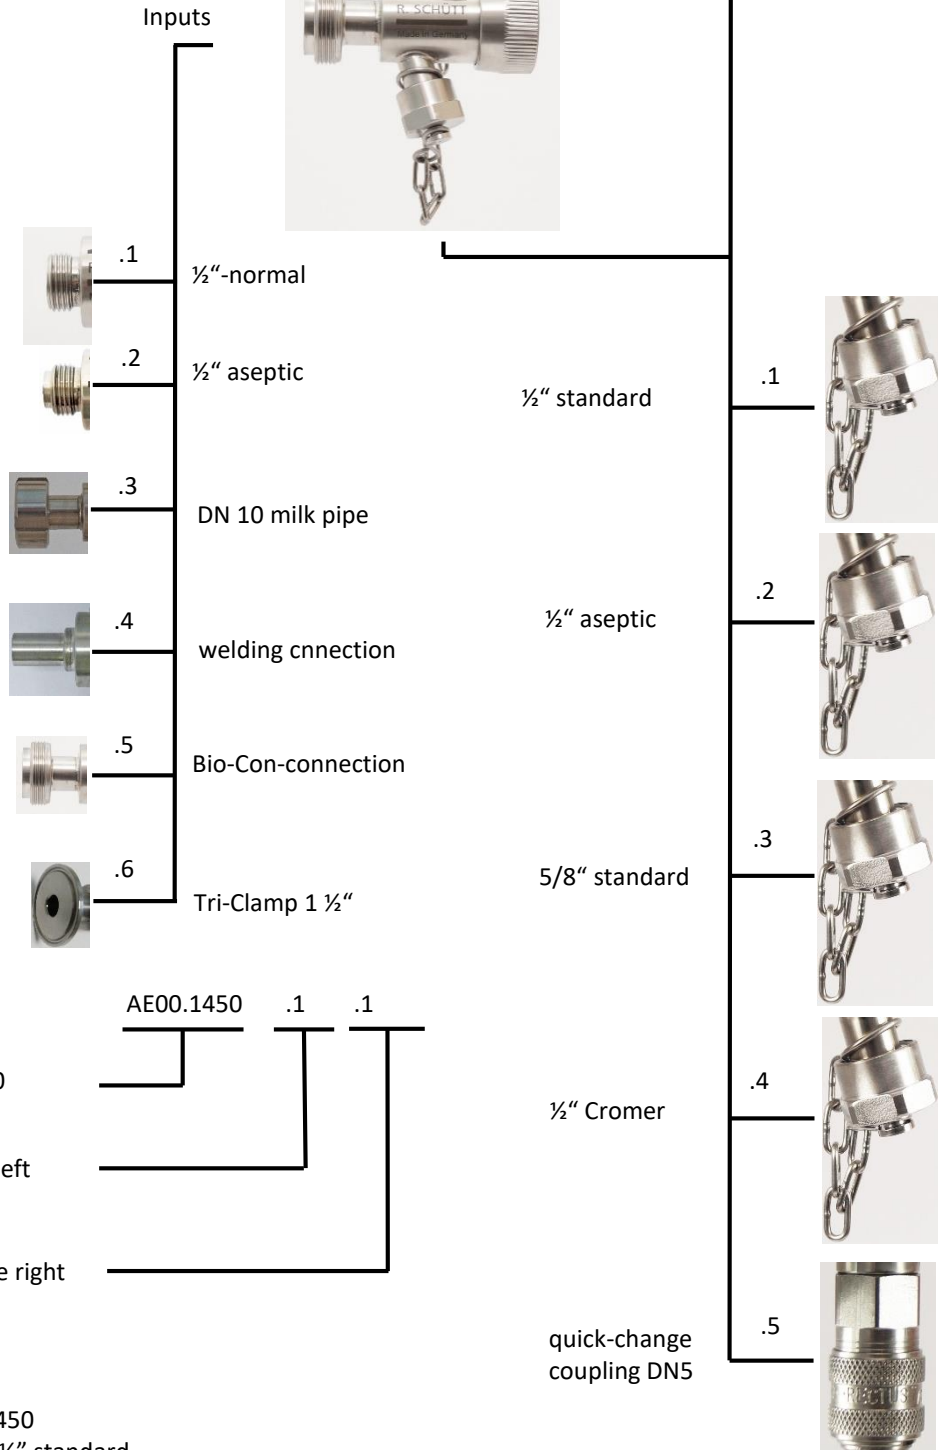

# Simplex 450 - Connection variants

Order example:  
 AE00.1450.1.1  
 Sampler Simplex 450  
 Input connection 1/2" standard,  
 Cleaning input and sample output 1/2" standard  
 Both with closure cap

Optional:  
 Welded in a Varivent cover  
 Order-No.: AE01.3017 (Large cover Typ N)  
 AE01.3017a (Small cover Typ F)